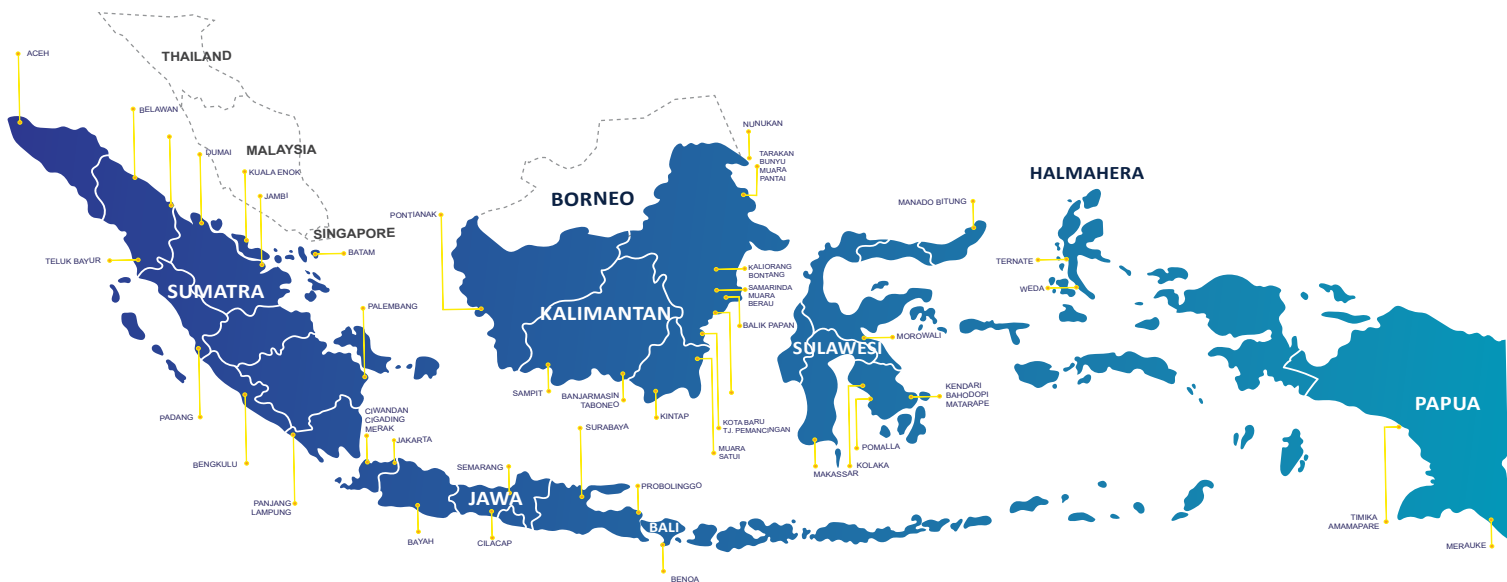

PROJECT CARGO HANDLING

When you're still wondering how to move it, we've already got something in mind. From project forwarding, general cargo services, air freight and customs clearance to inland transportation, warehousing and consulting, our experienced specialists and strong partners all over the globe have everything it takes to make sure that when it comes to moving, nothing stands in your way. Sit back, relax and watch us take care of your project. That's what we call providing our clients with turnkey solutions.

SSN operates air freight consolidation hubs at strategic locations around the globe where items are expedited and sent out and our IATA-trained experts control documentation.

OCEAN FREIGHT SERVICES

SSN provides a variety of ocean freight services to any destination in the world. We have technical and commercial expertise, and treat each project individually with a client-centric approach.

INDONESIA SERVICES AREA

SUMATRA

Aceh
Belawan
Lubuk Gaung
Dumai
Muara Sabak (Jambi)
Teluk Bayur (Padang)
Bengkulu
Muara Banyuasin, Tj.Kampeh (Palembang)
Pangjang, Tarahan (Lampung)
Kuala Enok,
Tanjung Buton,
Sungai Pakning (Riau)

JAWA

Jakarta
Ciwandan/Cigading/Merak
Bayah
Cilacap
Semarang
Surabaya
Probolinggo
Gresik

BALI

BENOA

KALIMANTAN

Pontianak
Sampit
Taboneo, Asam Asam (Banjarmasin)
Muara Berau, Muara Jawa (Samarinda)
Kintap
Muara Satu
Pulau Laut
Tanjung Pemancingan
Bunati
Adang Bay
Balikpapan
Kaliorang
Bontang
Tarakan
Nunukan
Muara Pantai
Bunyu